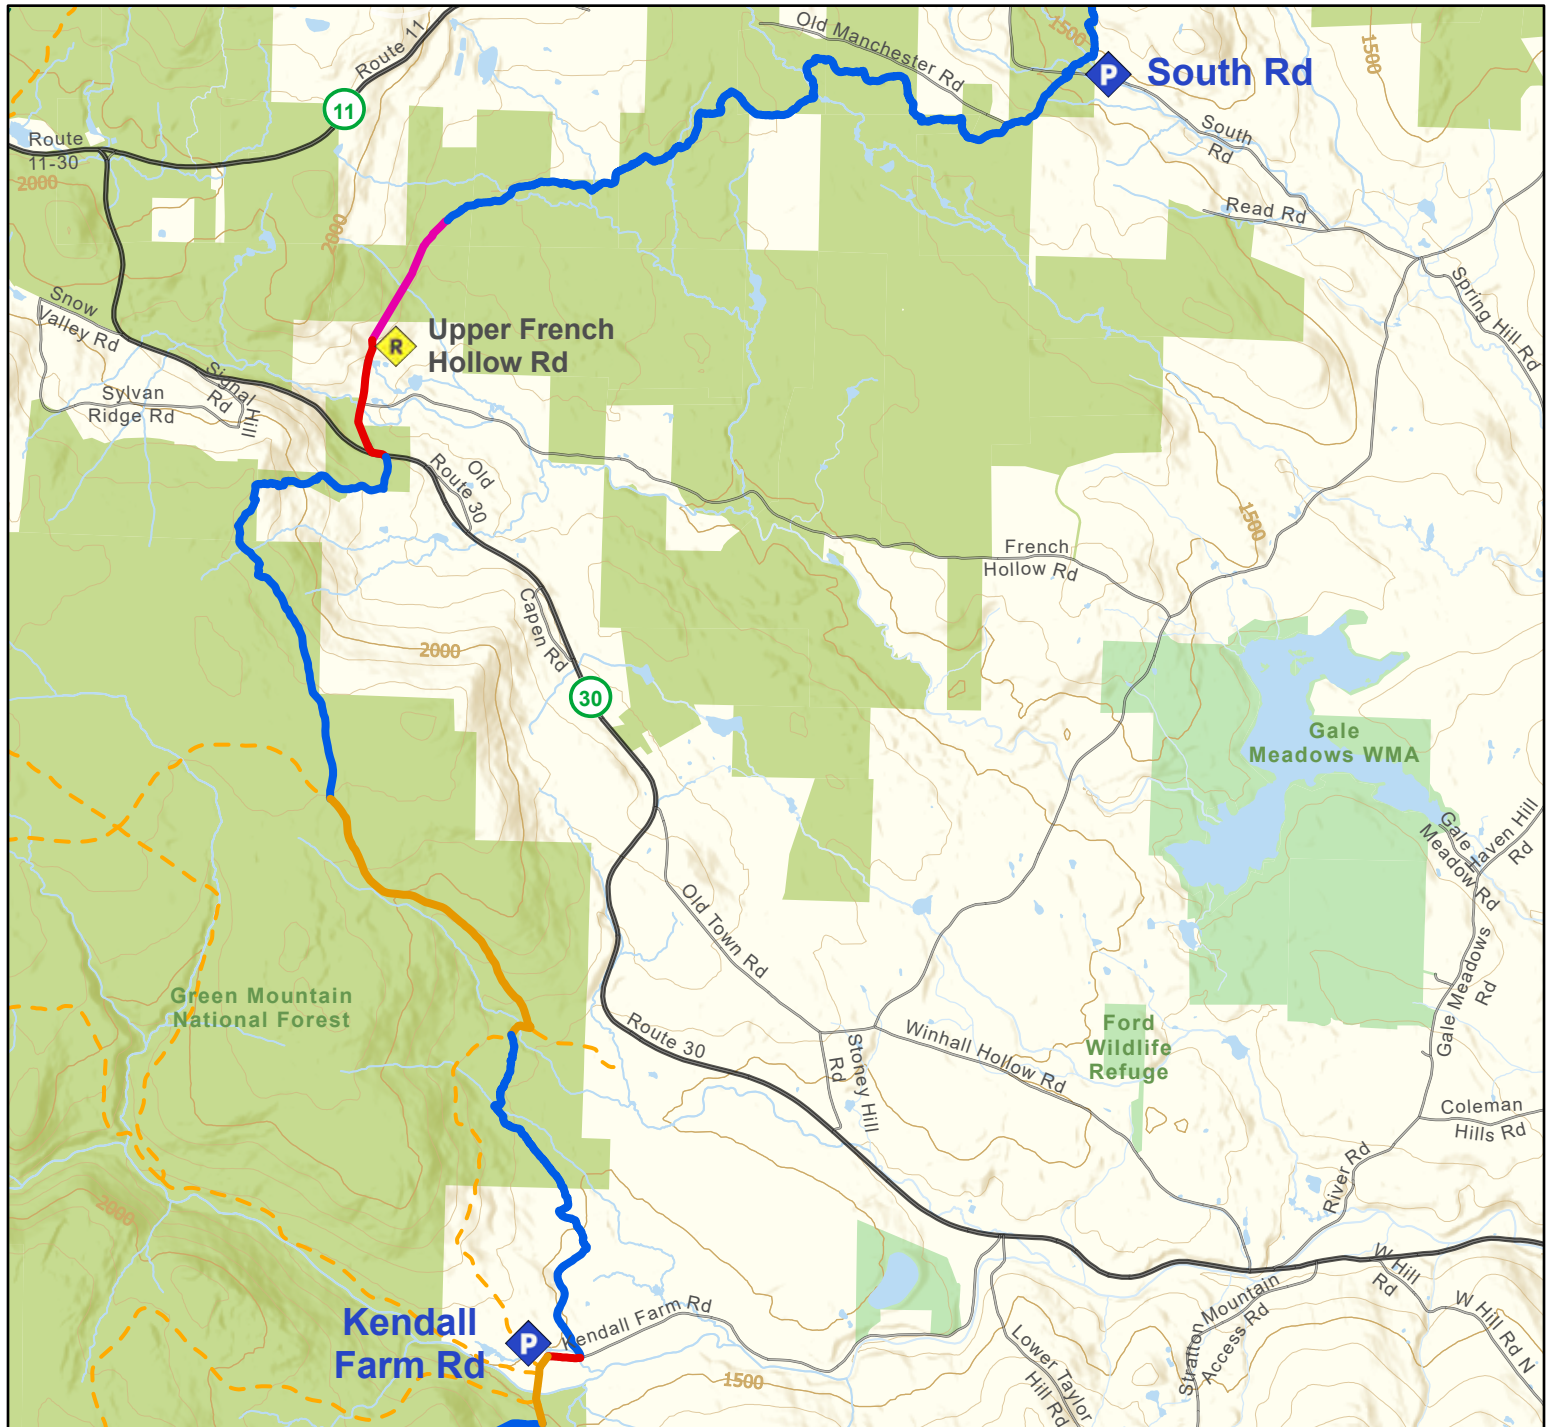

Section 6: Kendall Farm Road to South Rd

- | Catamount Trail | | Non-Catamount Trail | | Parking | |
|-----------------|------------------|---------------------|-------|---------|---------------------------|
| | Ungroomed | | Trail | | Primary Trailhead Parking |
| | Groomed Nordic | | Trail | | Secondary Parking Lot |
| | Snowmobile Trail | | Trail | | Road Parking |
| | Unplowed Road | | Trail | | Bailout point |
| | Road Walk | | Trail | | |
| | Side Trail | | | | |

- Federal Land
- State Land
- Municipal Land
- Private Land

Section 6 Elevation Profile