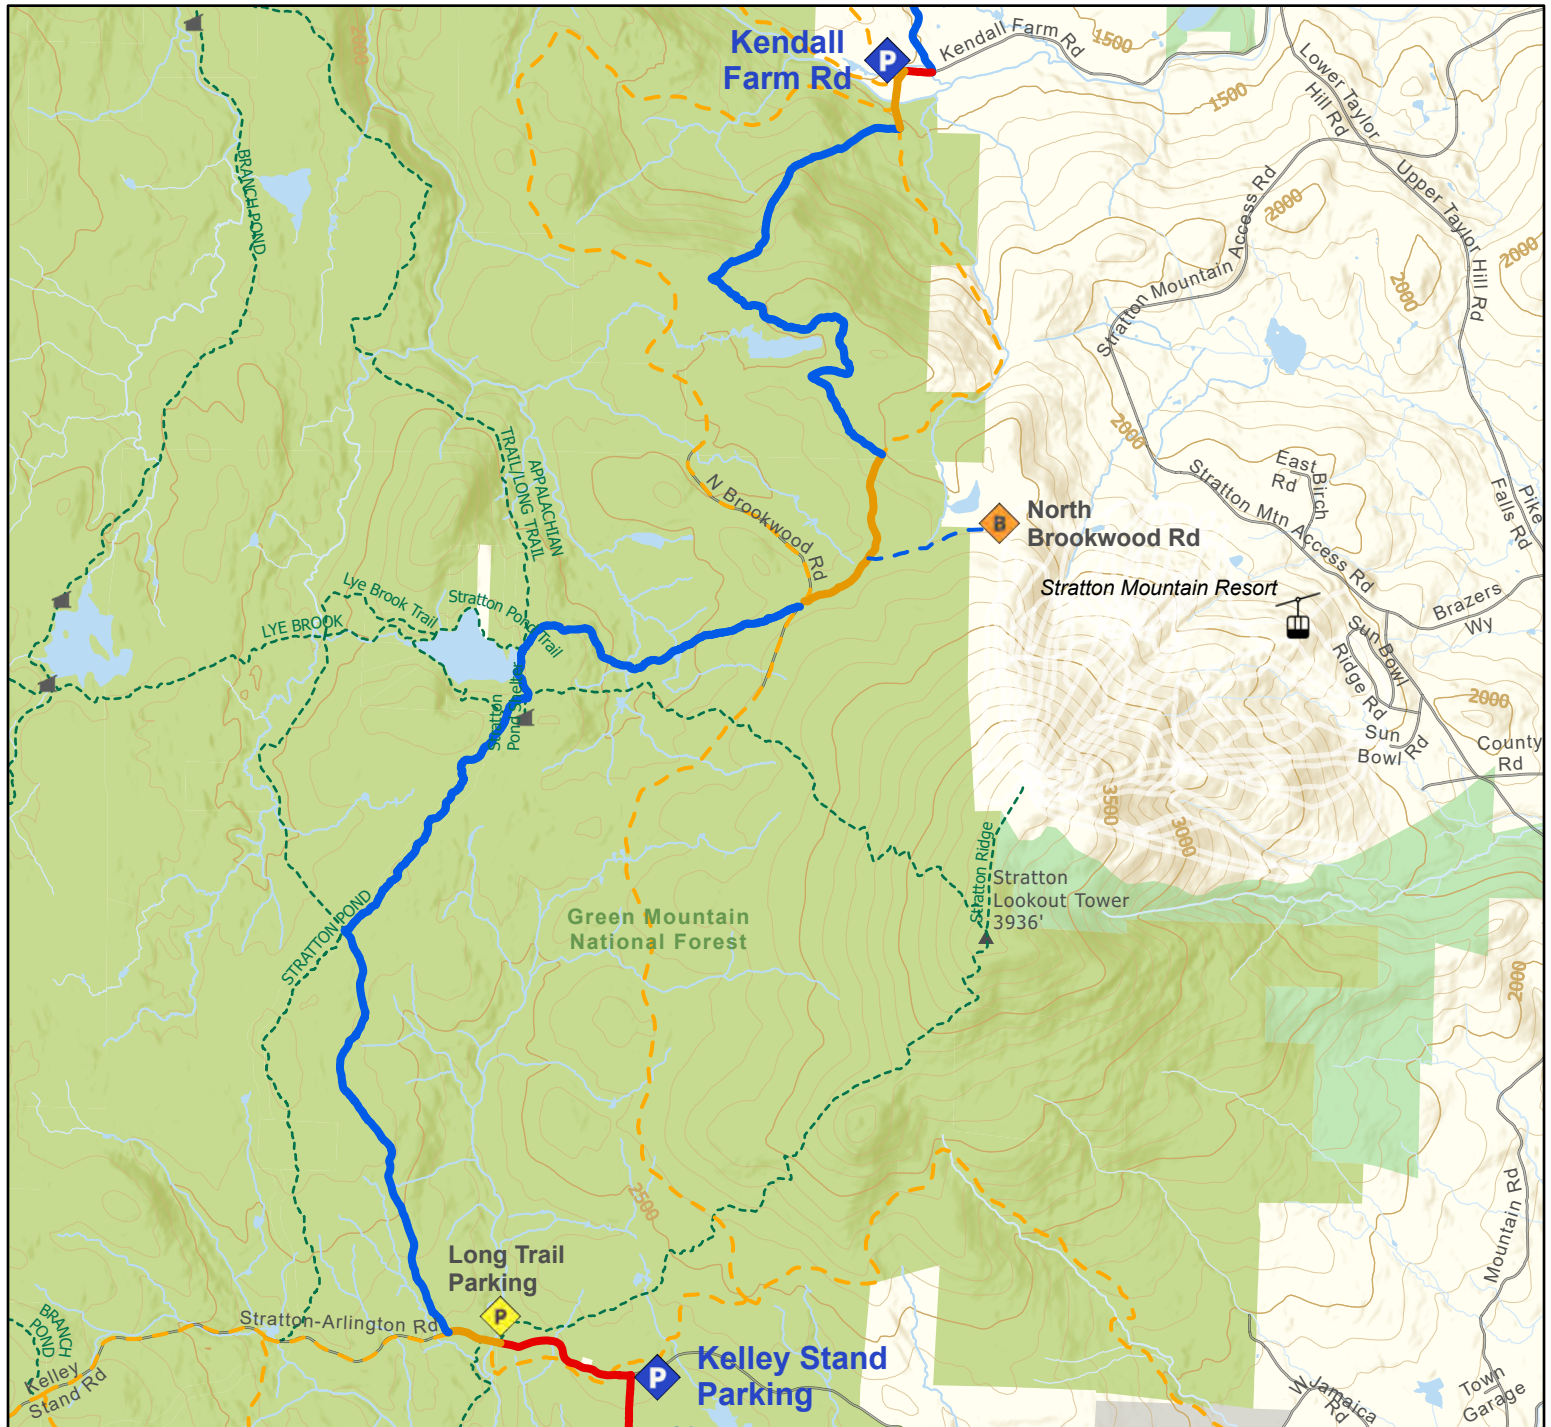

Section 5: Kelley Stand Road to Kendall Farm Road

Catamount Trail

- Ungroomed
- Groomed Nordic
- Snowmobile Trail
- Unplowed Road
- Road Walk
- Side Trail

Non-Catamount Trail

- - -
- - -
- - -
- - -
- - -
- - -

P Primary Trailhead Parking

P Secondary Parking Lot

R Road Parking

B Bailout point

- Federal Land
- State Land
- Municipal Land
- Private Land

CATAMOUNT TRAIL ASSOCIATION

Section 5 Elevation Profile