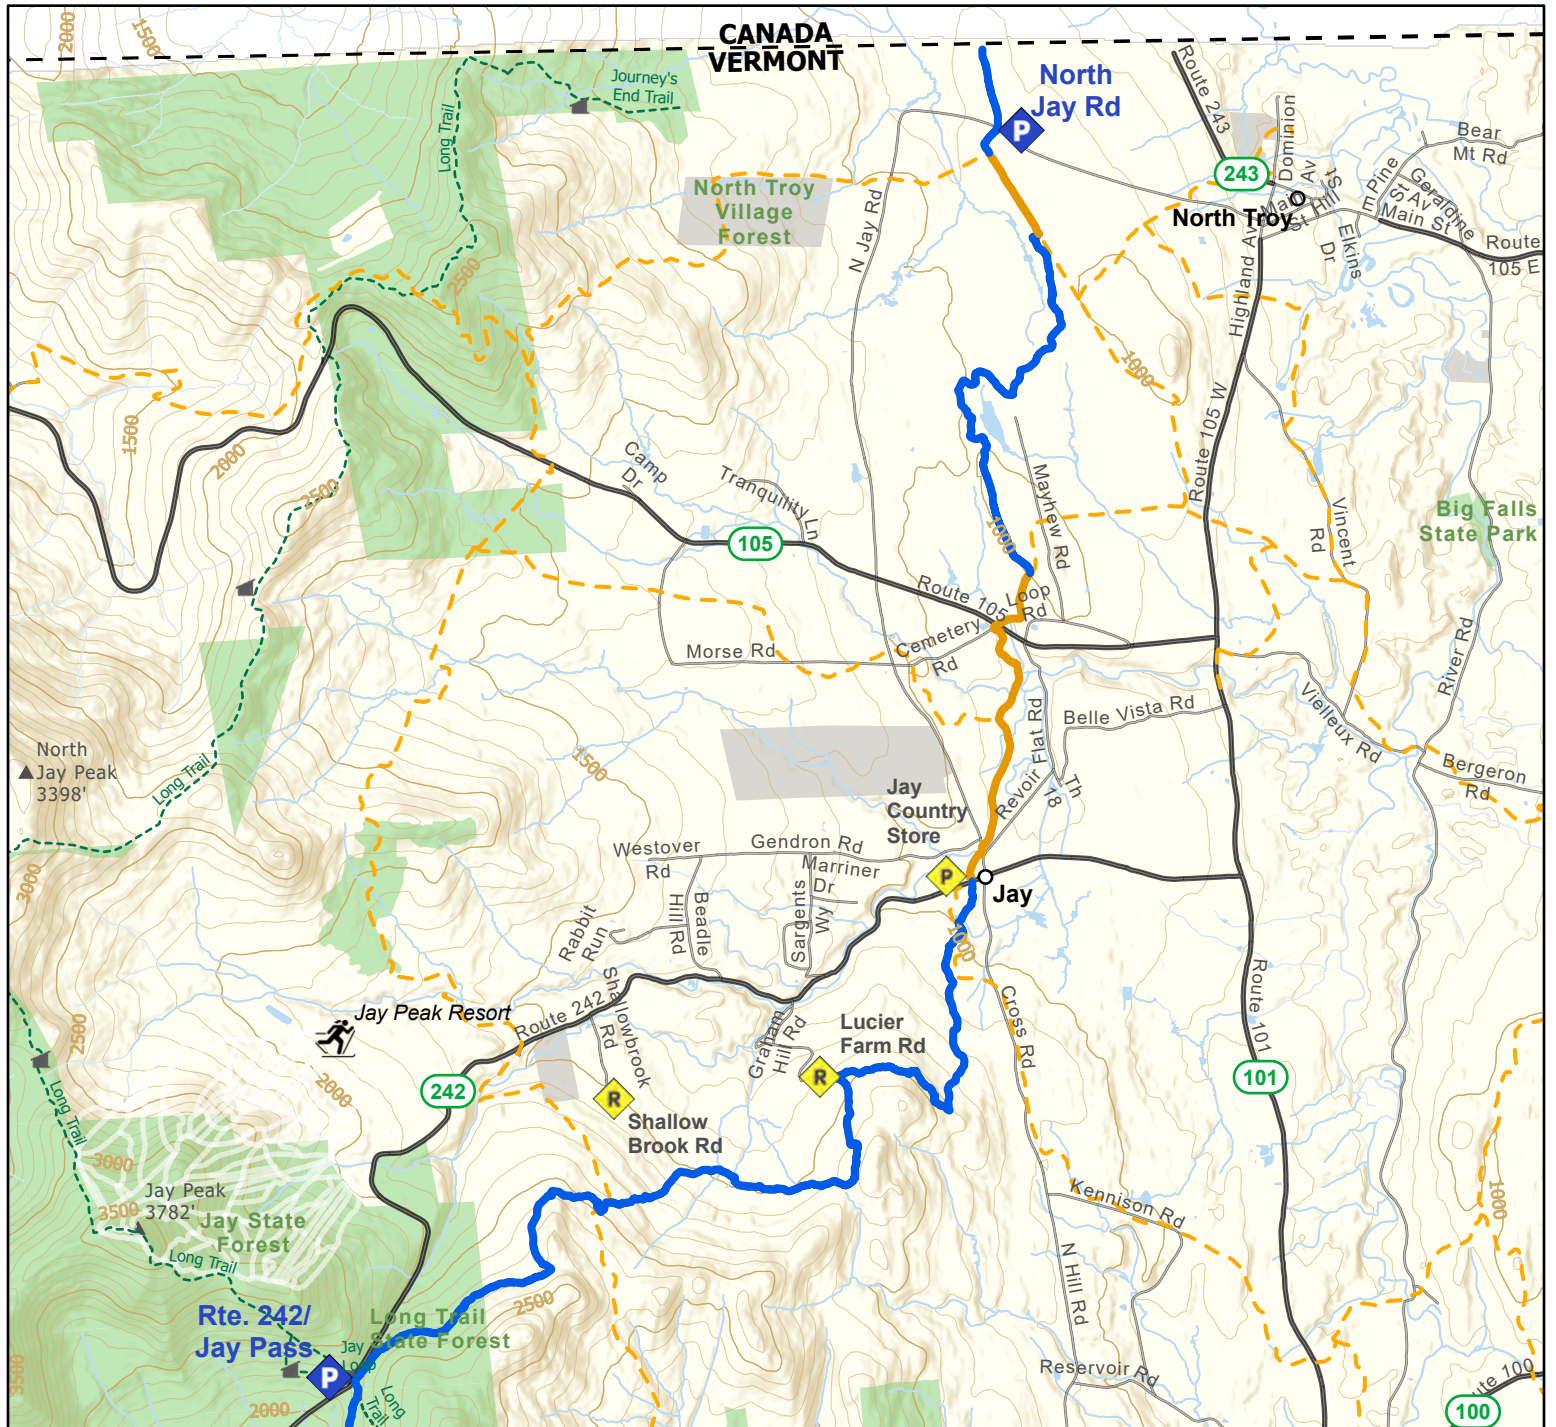

Section 31: Jay Pass to Canadian Border

- | | | |
|------------------------|----------------------------|------------------------------------|
| Catamount Trail | Non-Catamount Trail | P Primary Trailhead Parking |
| Ungroomed | Ungroomed | Secondary Parking Lot |
| Groomed Nordic | Groomed Nordic | Road Parking |
| Snowmobile Trail | Snowmobile Trail | Bailout point |
| Unplowed Road | Unplowed Road | |
| Road Walk | Road Walk | |
| Side Trail | Side Trail | |

- Federal Land
- State Land
- Municipal Land
- Private Land

Section 31 Elevation Profile