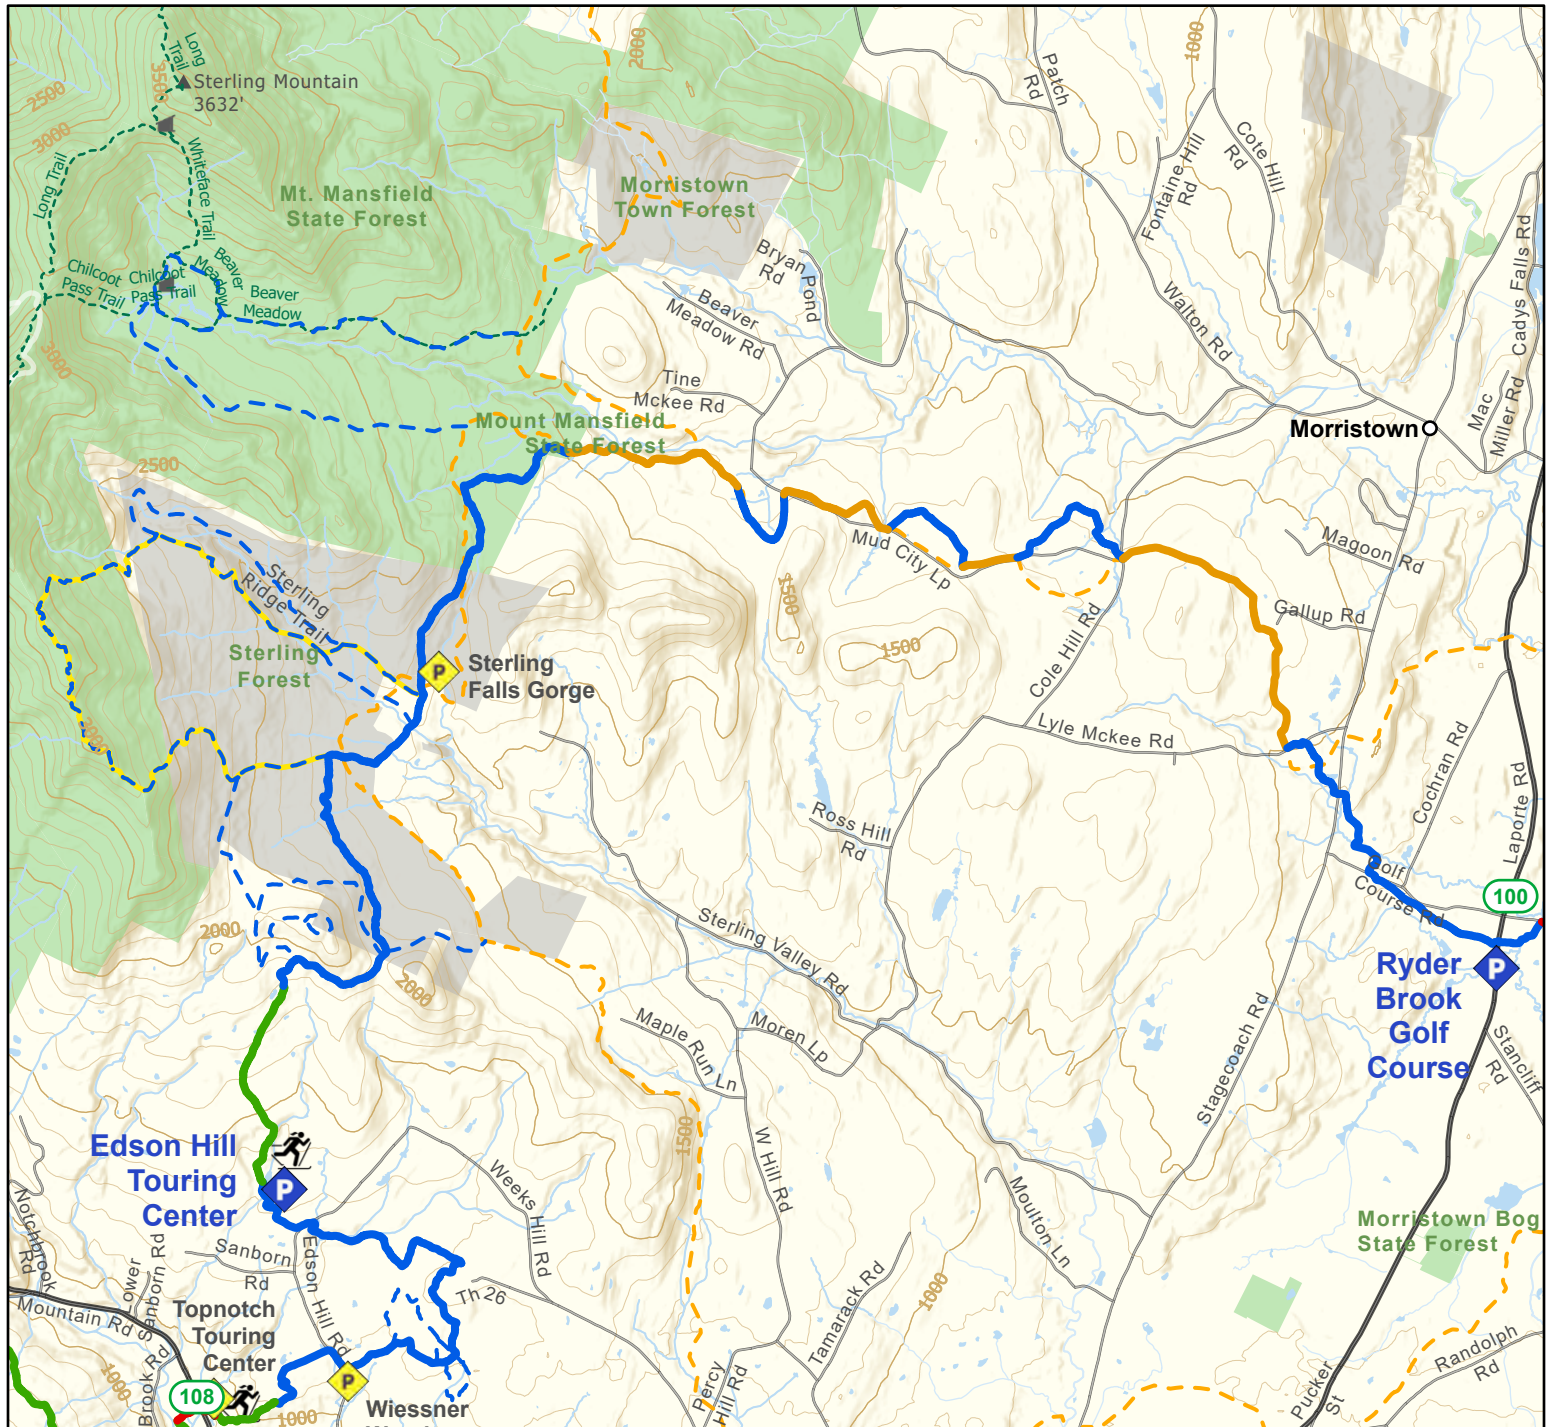

Section 24: Edson Hill to Ryder Brook Golf Club

- | | | |
|------------------------|----------------------------|------------------------------------|
| Catamount Trail | Non-Catamount Trail | P Primary Trailhead Parking |
| Ungroomed | Non-Catamount Trail | P Secondary Parking Lot |
| Groomed Nordic | Non-Catamount Trail | R Road Parking |
| Snowmobile Trail | Non-Catamount Trail | B Bailout point |
| Unplowed Road | Non-Catamount Trail | |
| Road Walk | Non-Catamount Trail | |
| Side Trail | | |

- Federal Land
- State Land
- Municipal Land
- Private Land

Section 24 Elevation Profile