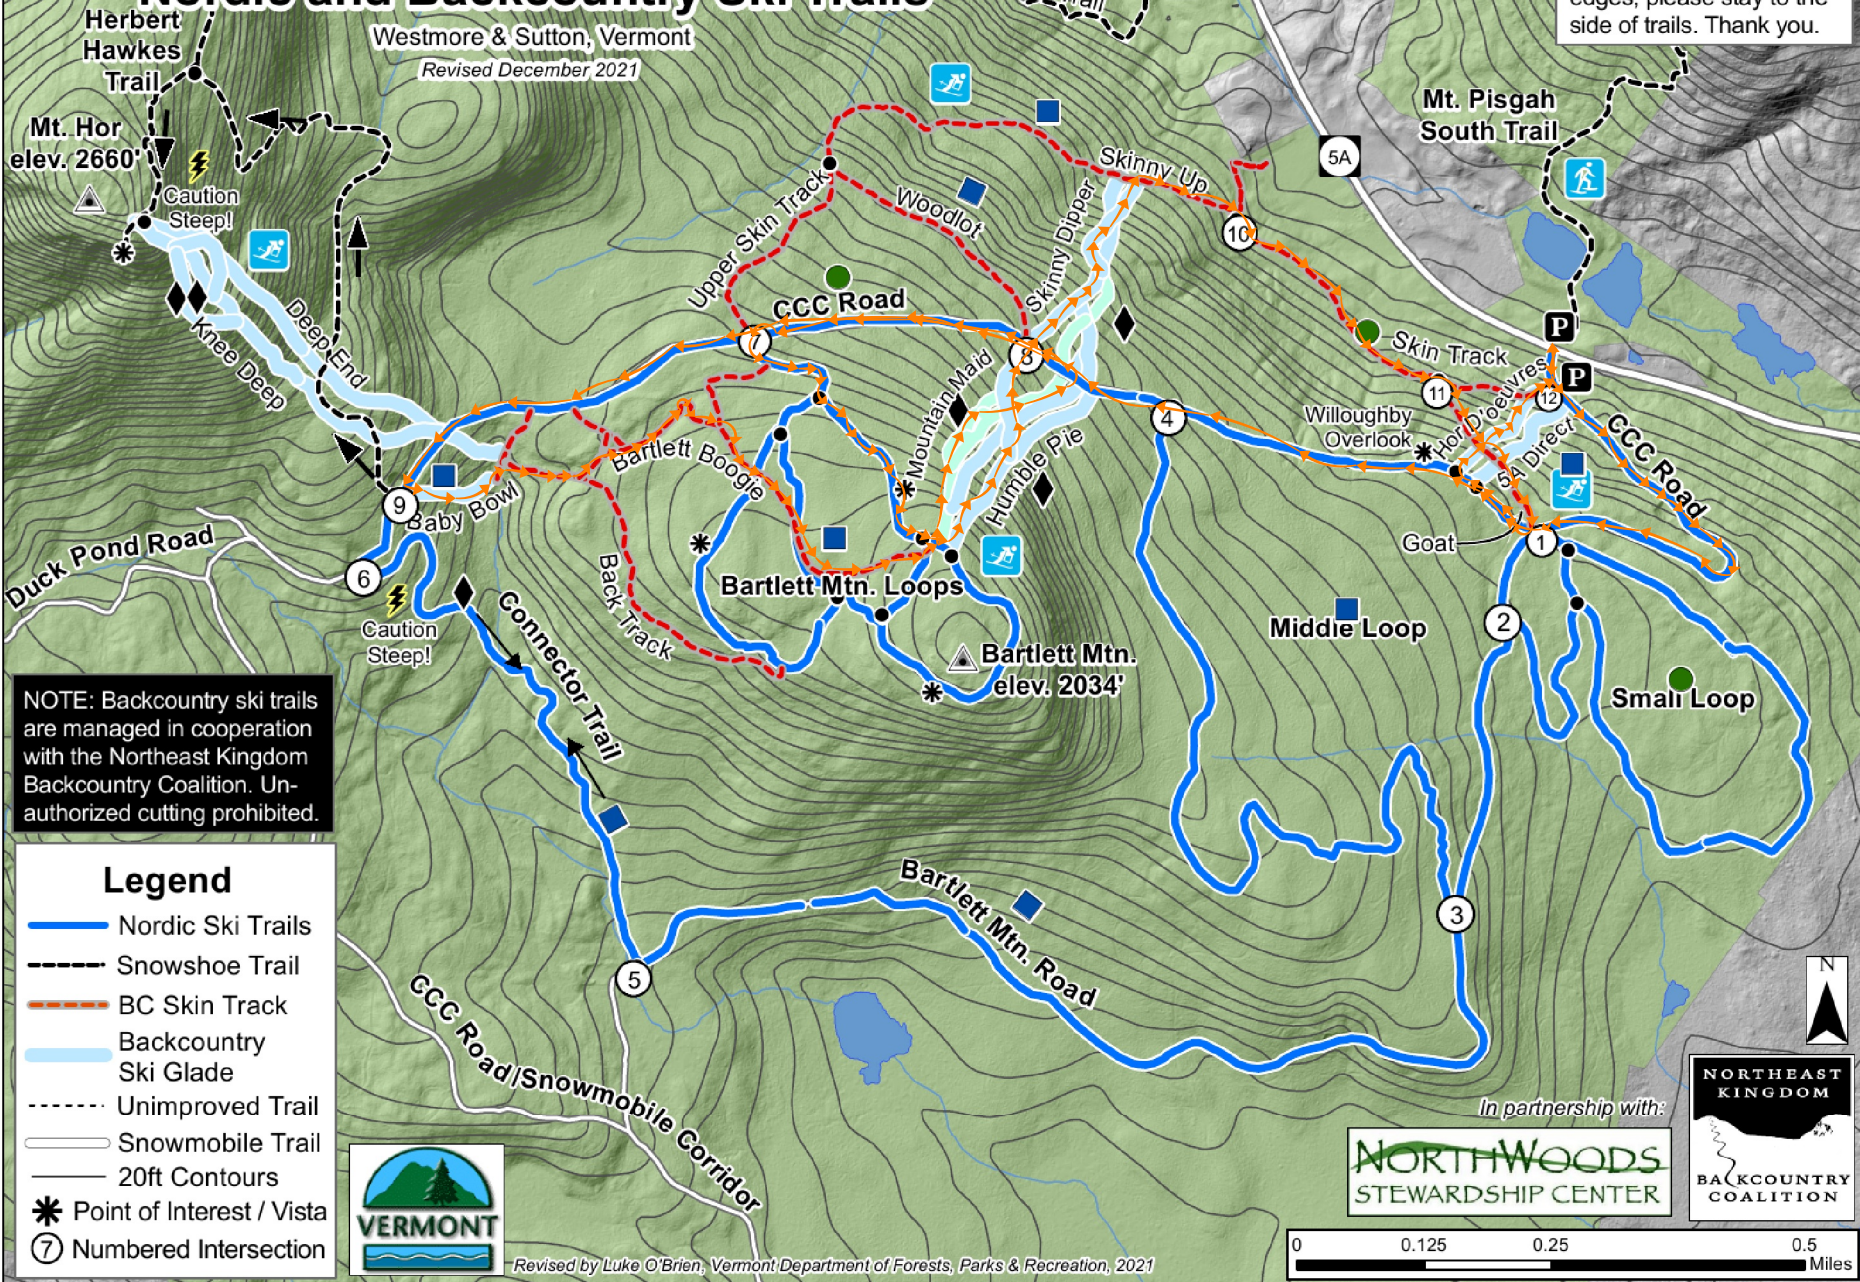

Willoughby State Forest Nordic and Backcountry Ski Trails

Westmore & Sutton, Vermont
Revised December 2021

Walkers and Snowshoers:
To preserve the groomed trail surface and help pack edges, please stay to the side of trails. Thank you.

NOTE: Backcountry ski trails are managed in cooperation with the Northeast Kingdom Backcountry Coalition. Unauthorized cutting prohibited.

Legend

- Nordic Ski Trails
- - - Snowshoe Trail
- - - BC Skin Track
- Backcountry Ski Glade
- - - Unimproved Trail
- Snowmobile Trail
- 20ft Contours
- * Point of Interest / Vista
- 7 Numbered Intersection