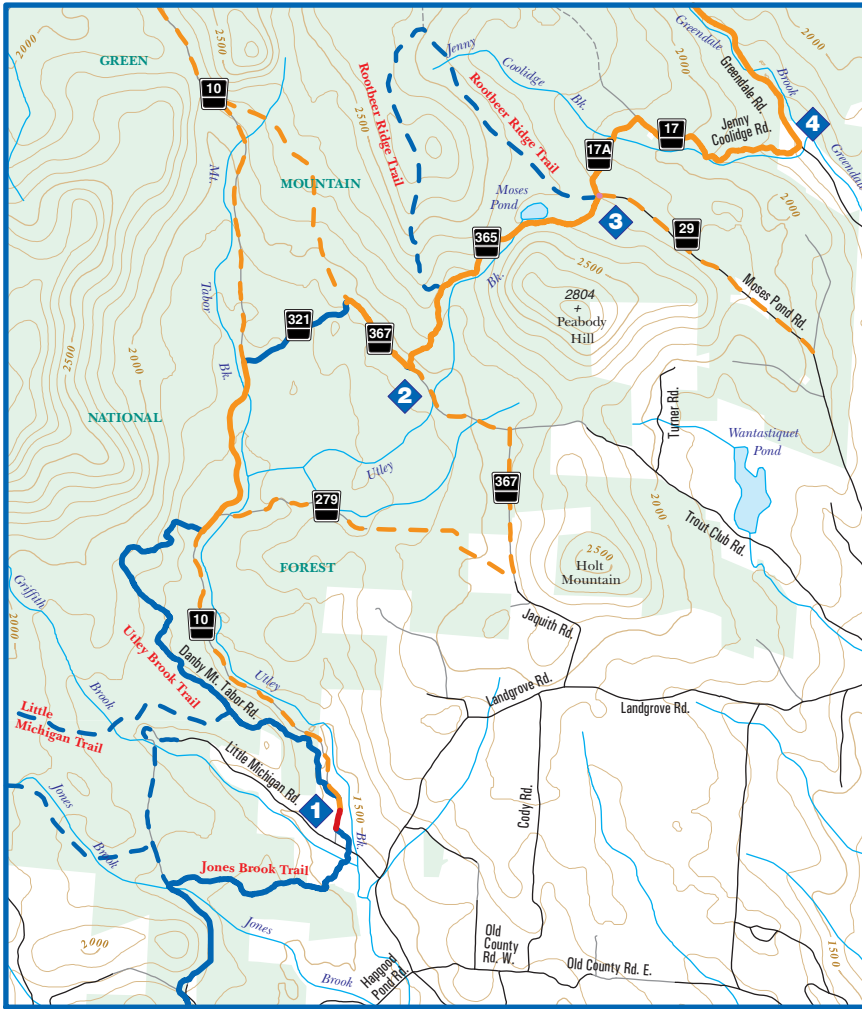

SECTION 8: DANBY-MT. TABOR ROAD TO GREENDALE ROAD

Map Scale 1:75000

Section Elevation Profile (South to North)

Map Legend

Catamount Trail		Non-Catamount Trail	
	Ungroomed Trail		Trail
	Groomed Ski Center Trail		
	Snowmobile Trail		
	Unplowed Road		
	Road Walk		
	Federal Land		State Land
	Municipal Land		Private Land