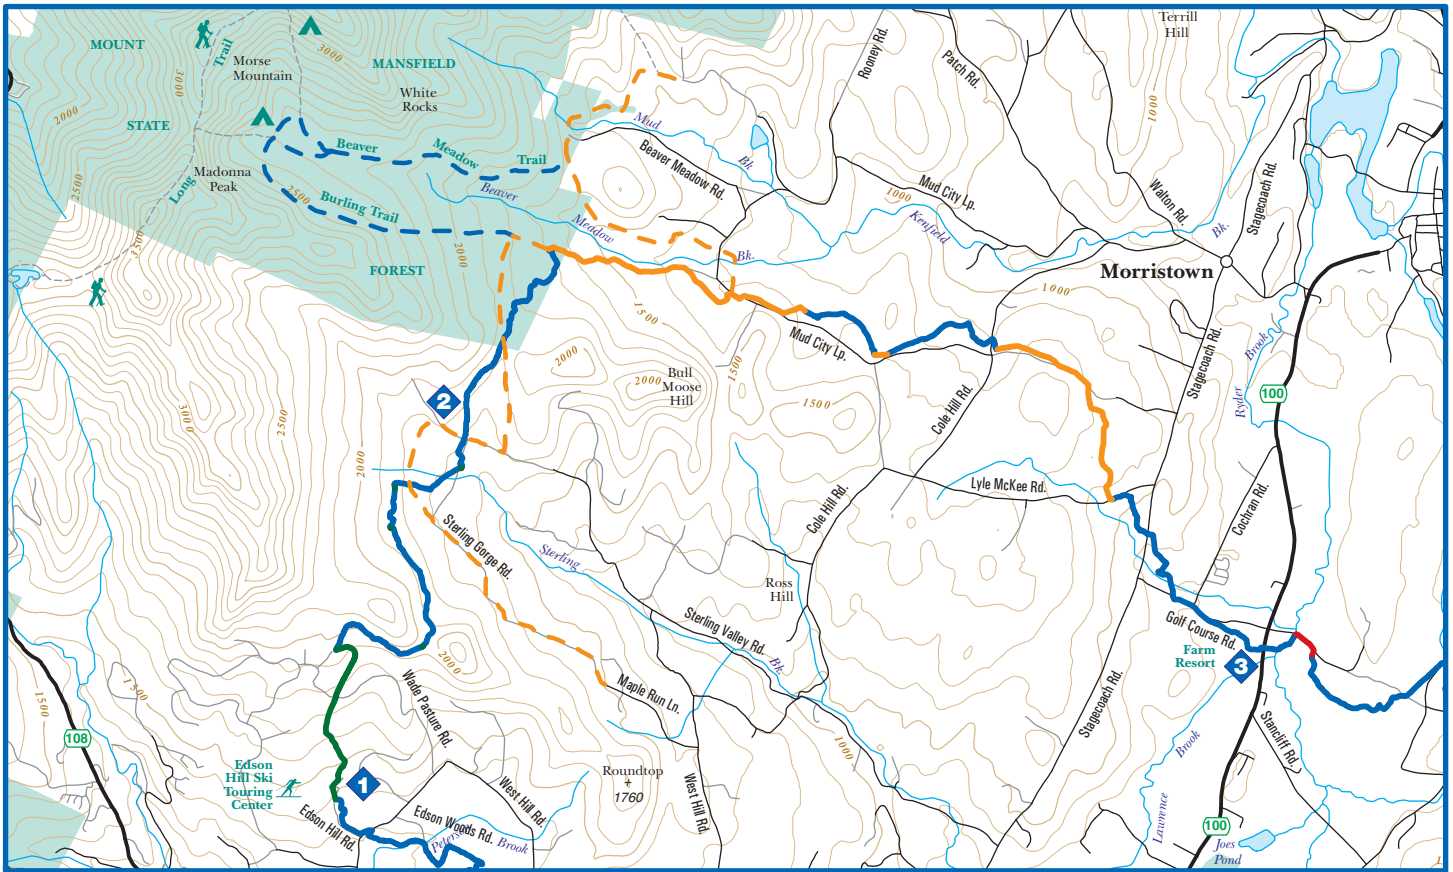

SECTION 24: EDSON HILL TO FARM RESORT

Map Scale 1:75000

Section Elevation Profile (South to North)

Map Legend

Catamount Trail		Non-Catamount Trail	
	Ungroomed Trail		Trail
	Groomed Ski Center Trail		
	Snowmobile Trail		
	Unplowed Road		
	Road Walk		
	Federal Land		State Land
	Municipal Land		Private Land