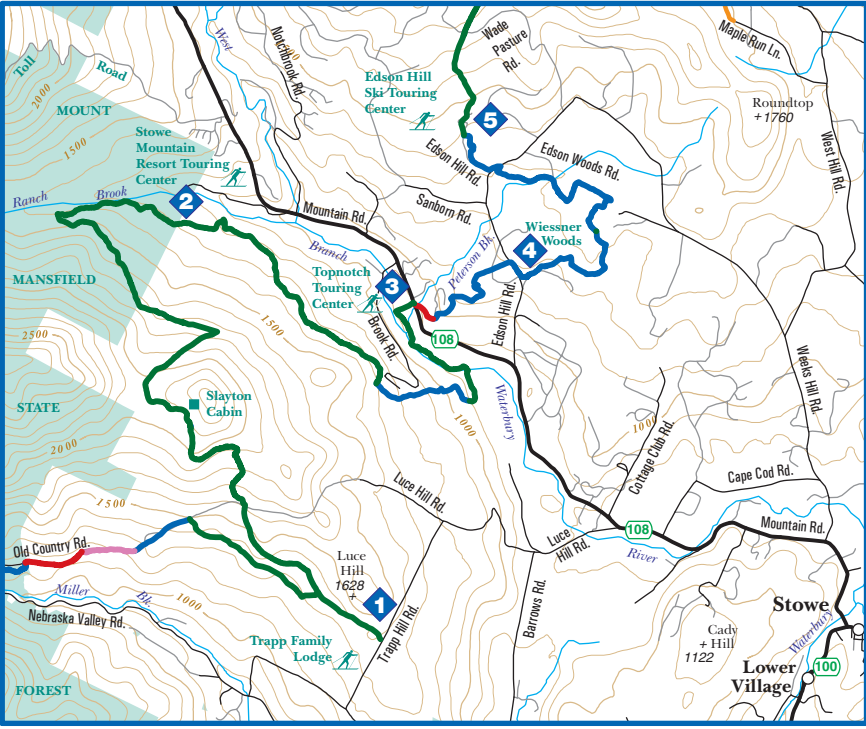

SECTION 23: TRAPP FAMILY LODGE TO EDSON HILL MANOR

Map Scale 1:75000

Section Elevation Profile (South to North)

Map Legend

Catamount Trail		Non-Catamount Trail	
	Ungroomed Trail		Trail
	Groomed Ski Center Trail		
	Snowmobile Trail		
	Unplowed Road		
	Road Walk		
	Federal Land		State Land
	Municipal Land		Private Land