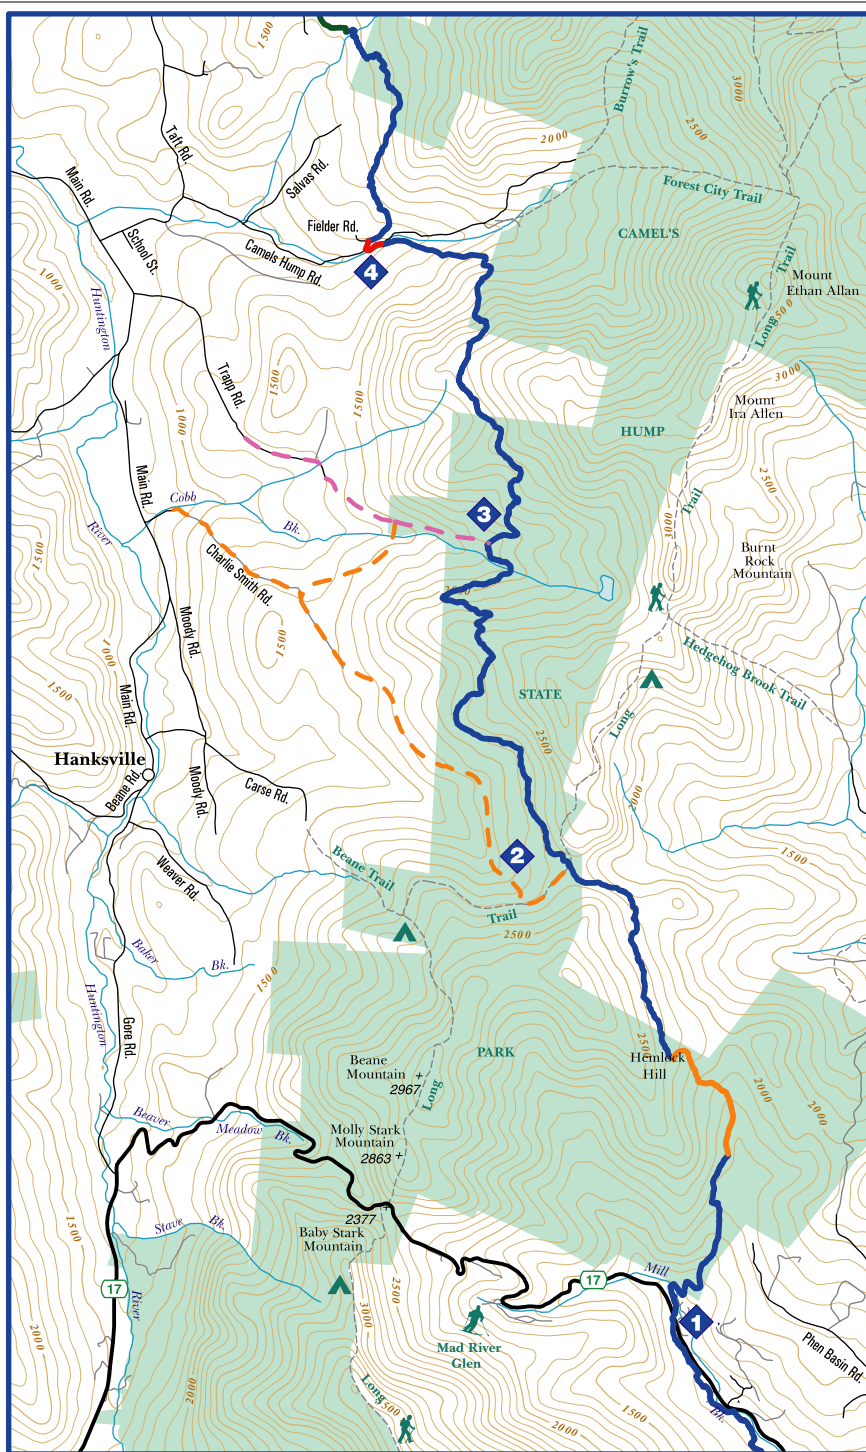

SECTION 19: ROUTE 17 TO CAMEL'S HUMP ROAD

Map Scale 1:75000

Section Elevation Profile (South to North)

Map Legend

Catamount Trail		Non-Catamount Trail	
	Trail		Trail
	Groomed Ski Center Trail		Trail
	Snowmobile Trail		Trail
	Unplowed Road		Trail
	Road Walk		Trail
	Federal Land		State Land
	Municipal Land		Private Land