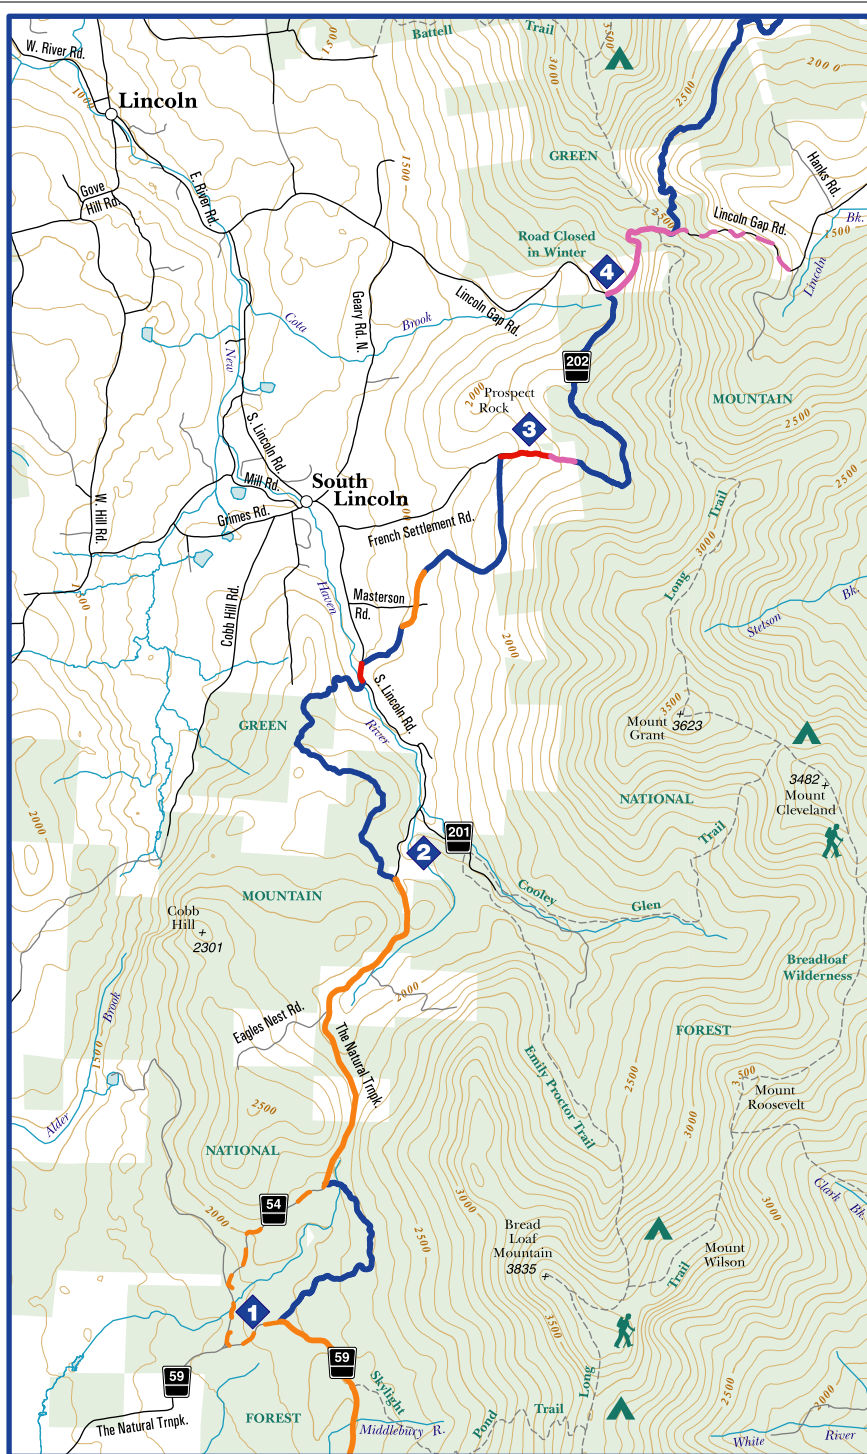

SECTION 17: BRIDGES TRAIL TO LINCOLN GAP

Map Scale 1:75000

Section Elevation Profile (South to North)

Map Legend

Catamount Trail		Non-Catamount Trail	
	Ungroomed Trail		Trail
	Groomed Ski Center Trail		
	Snowmobile Trail		
	Unplowed Road		
	Road Walk		
	Federal Land		State Land
	Municipal Land		Private Land