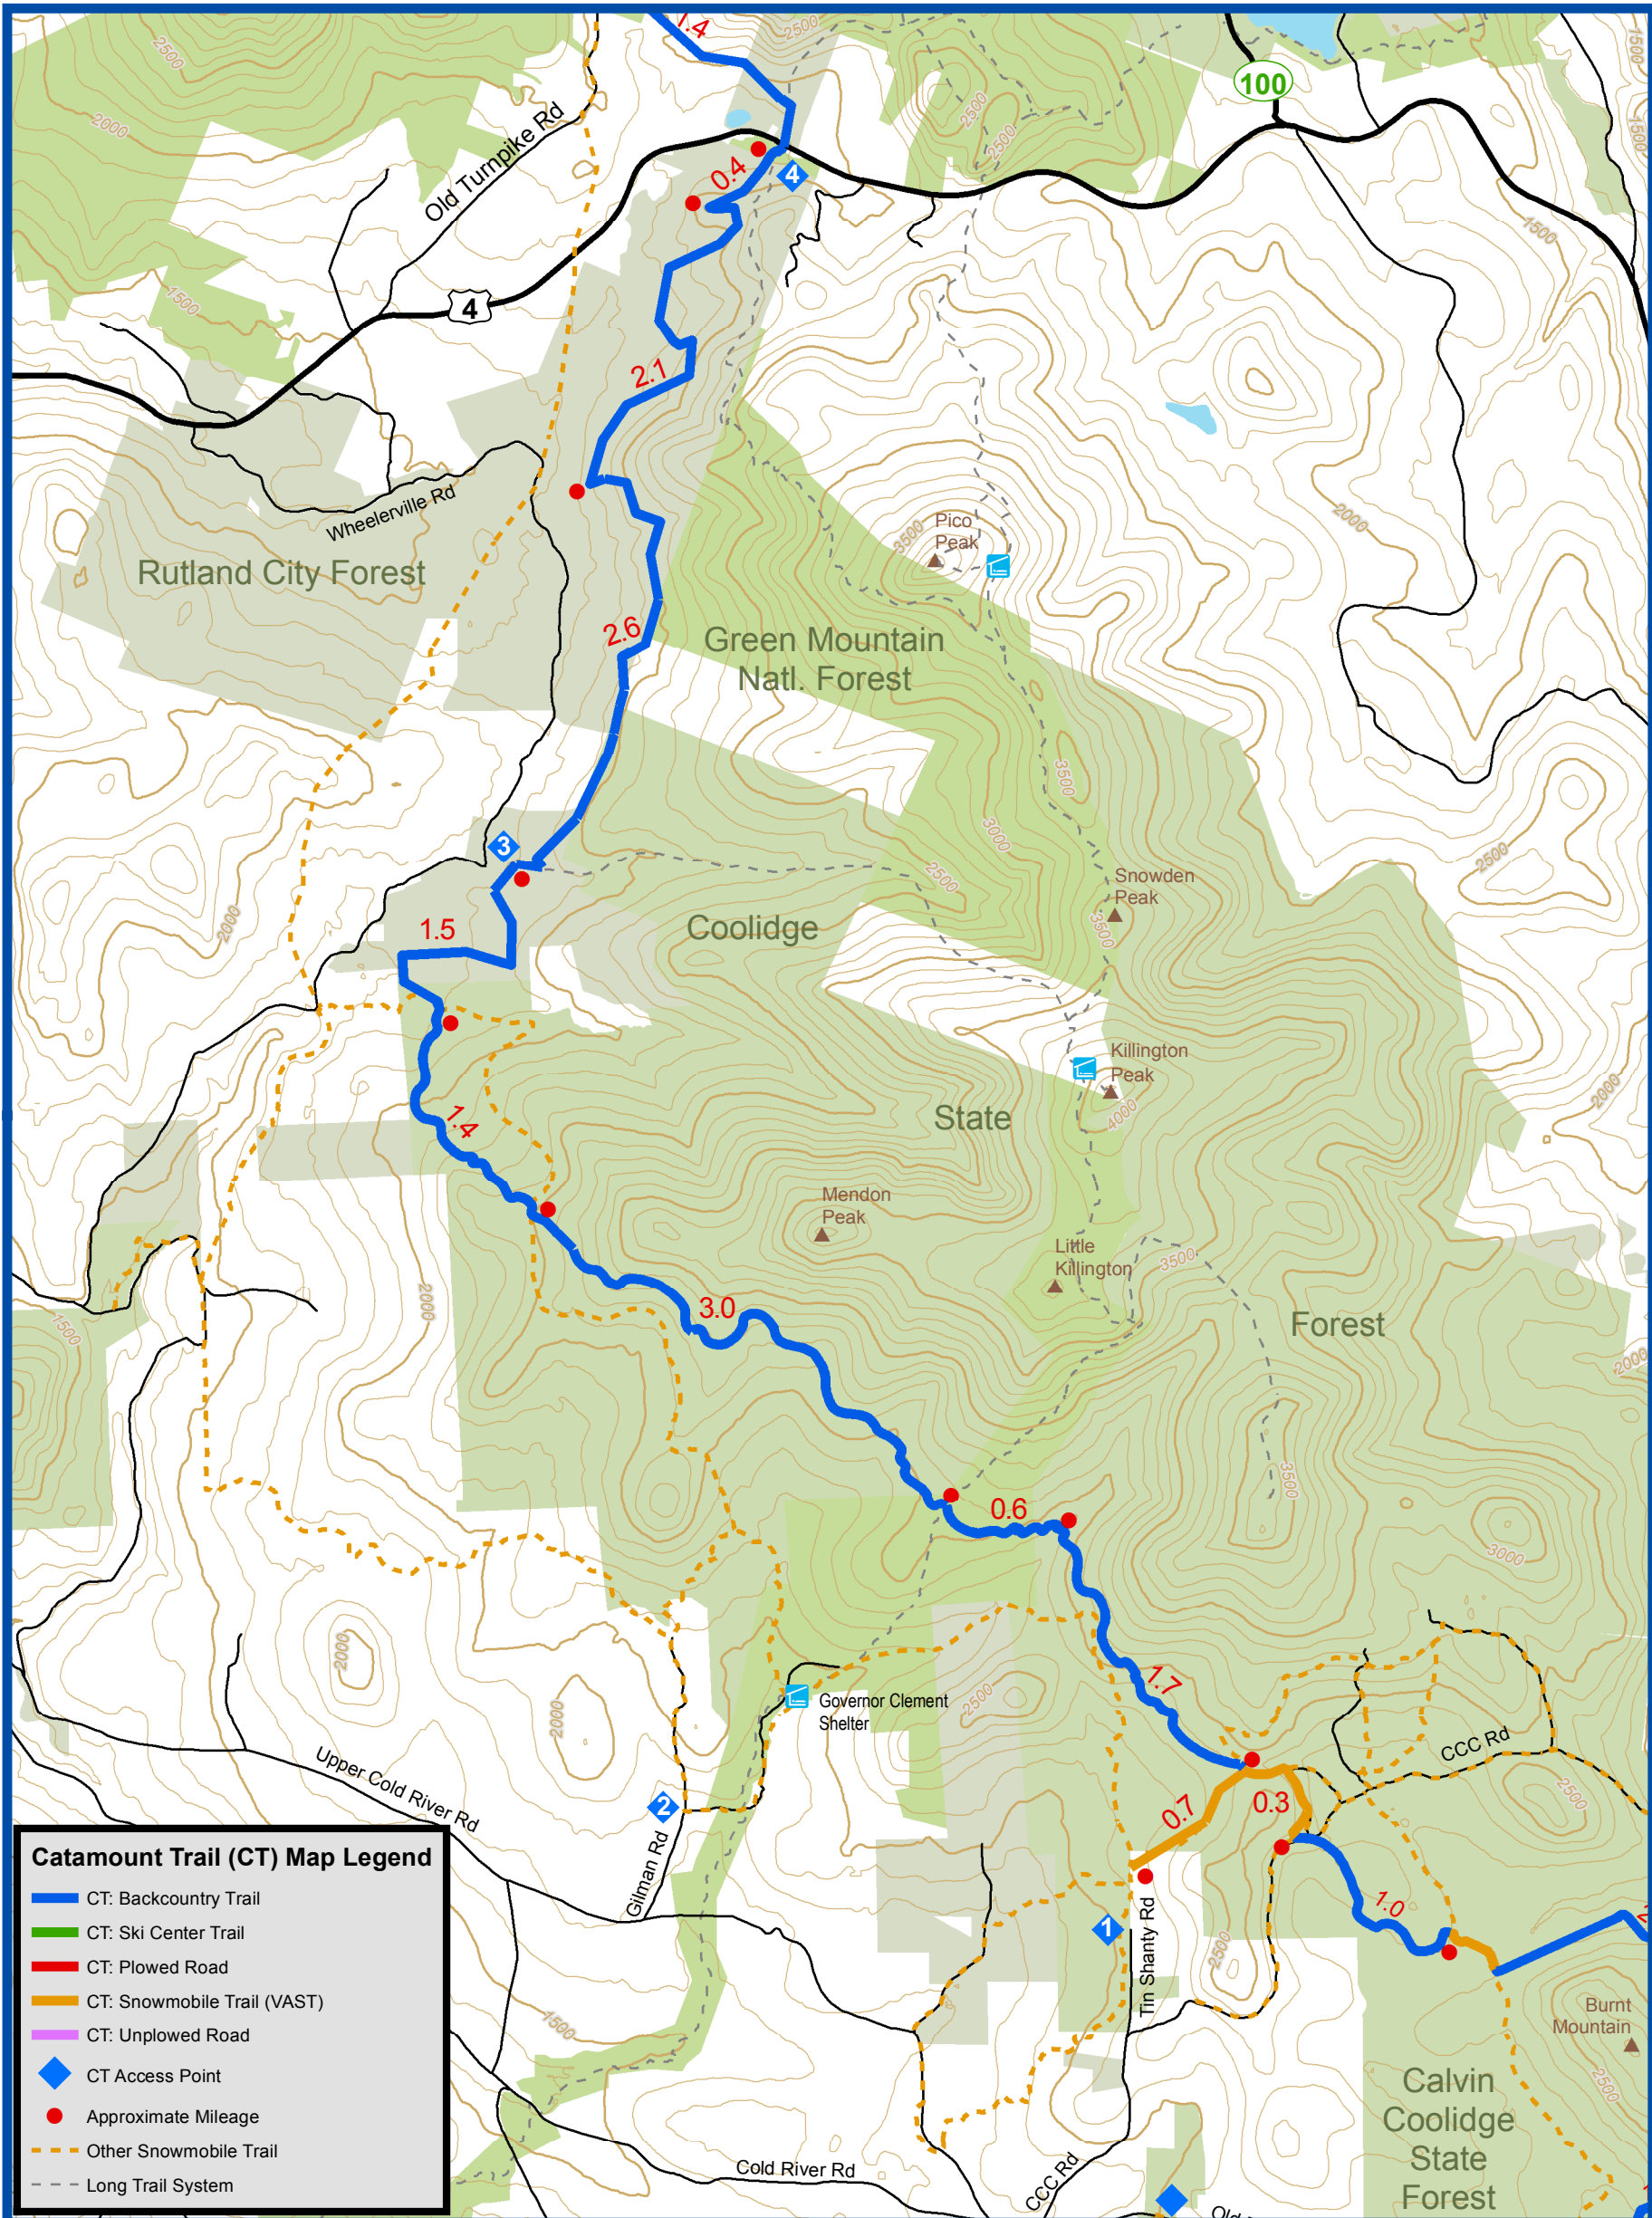

SECTION 12: Tin Shanty to Route 4

Catamount Trail (CT) Map Legend

- █ CT: Backcountry Trail
- █ CT: Ski Center Trail
- █ CT: Plowed Road
- █ CT: Snowmobile Trail (VAST)
- █ CT: Unplowed Road
- ◆ CT Access Point
- Approximate Mileage
- - - Other Snowmobile Trail
- - - Long Trail System