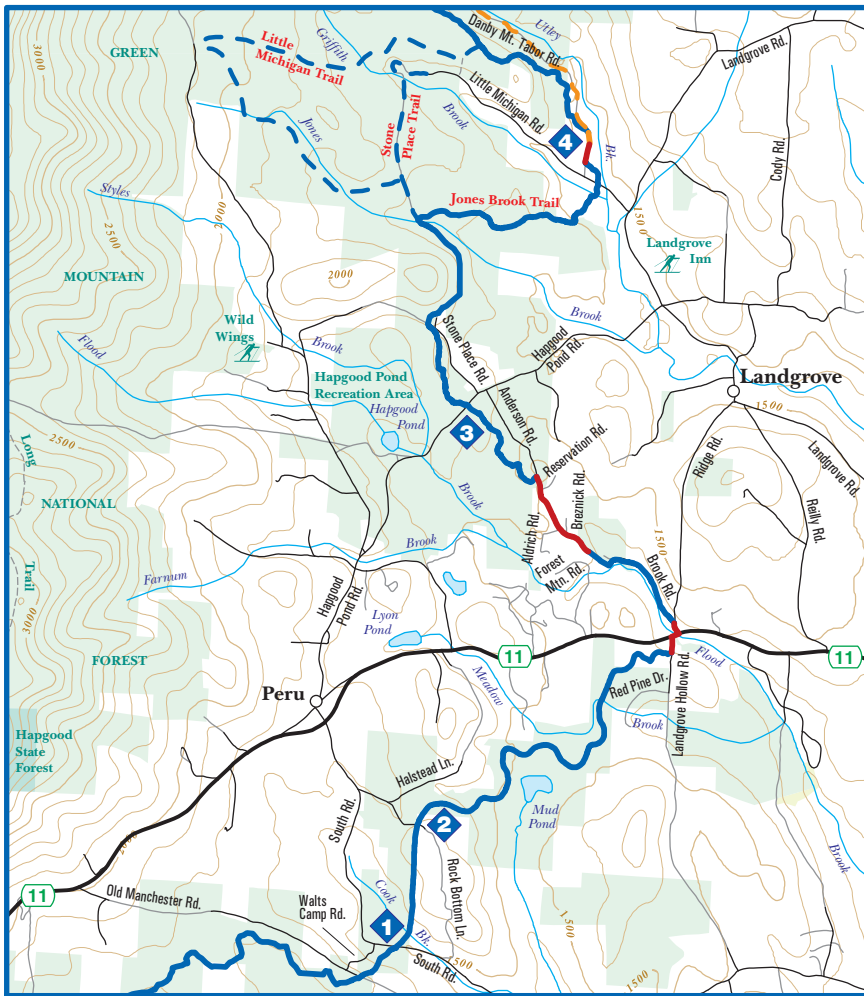

SECTION 7: SOUTH ROAD TO DANBY- MT. TABOR ROAD

Map Scale 1:75000

Section Elevation Profile (South to North)

Map Legend

Catamount Trail		Non-Catamount Trail	
	Ungroomed Trail		Trail
	Groomed Ski Center Trail		
	Snowmobile Trail		
	Unplowed Road		
	Road Walk		
	Federal Land		State Land
	Municipal Land		Private Land