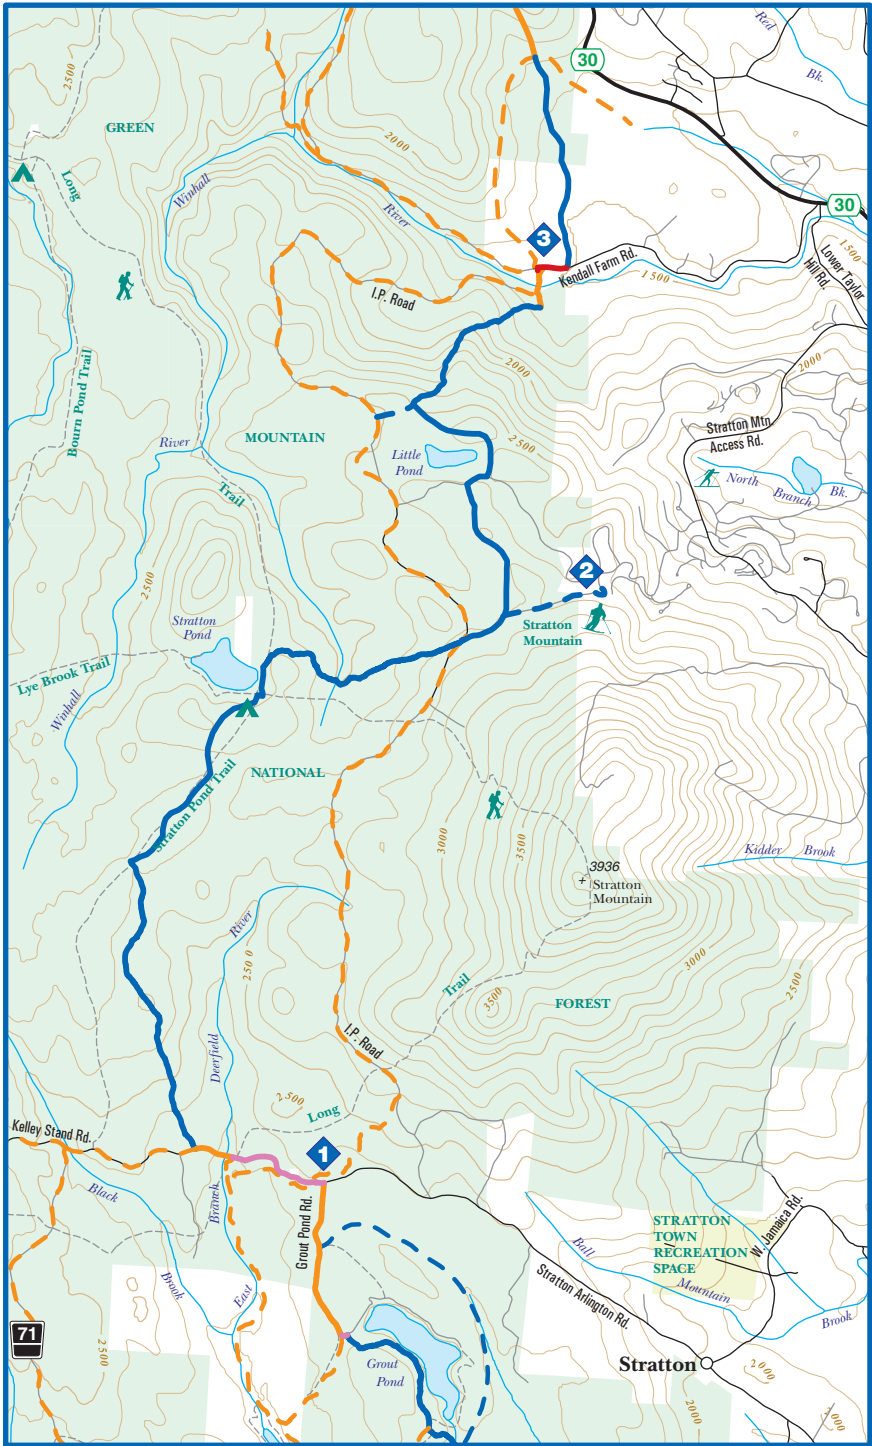

SECTION 5: KELLEY STAND ROAD TO KENDALL FARM ROAD

Map Scale 1:75000

Section Elevation Profile (South to North)

Map Legend

Catamount Trail		Non-Catamount Trail	
	Ungroomed Trail		Trail
	Groomed Ski Center Trail		
	Snowmobile Trail		
	Unplowed Road		
	Road Walk		
	Federal Land		State Land
	Municipal Land		Private Land