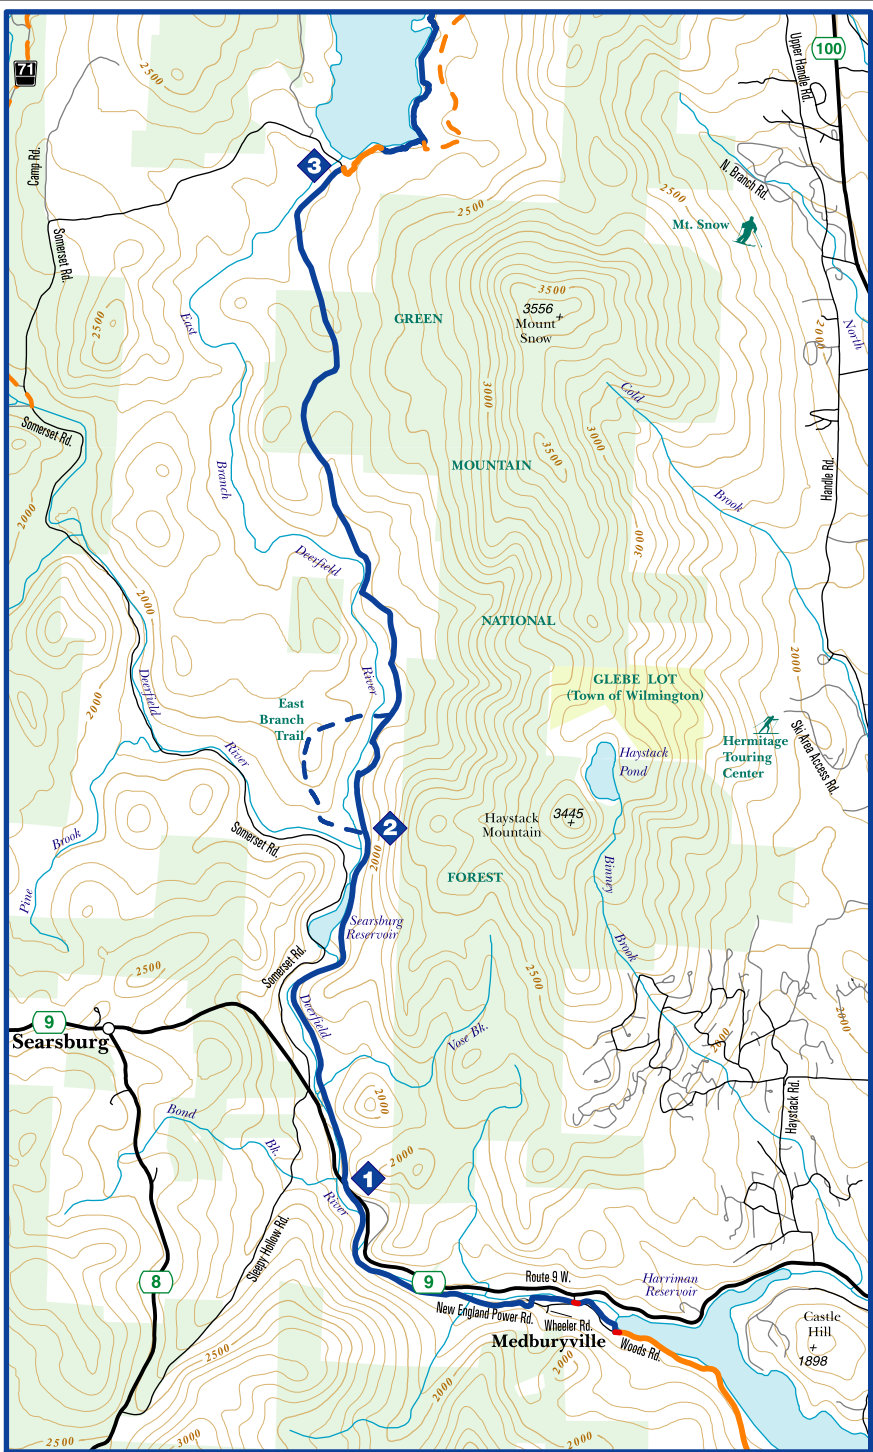

SECTION 3: ROUTE 9 TO SOMERSET RESERVOIR

Map Scale 1:75000

Section Elevation Profile (South to North)

Map Legend

Catamount Trail		Non-Catamount Trail	
	Ungroomed Trail		Trail
	Groomed Ski Center Trail		
	Snowmobile Trail		
	Unplowed Road		
	Road Walk		
	Federal Land		State Land
	Municipal Land		Private Land