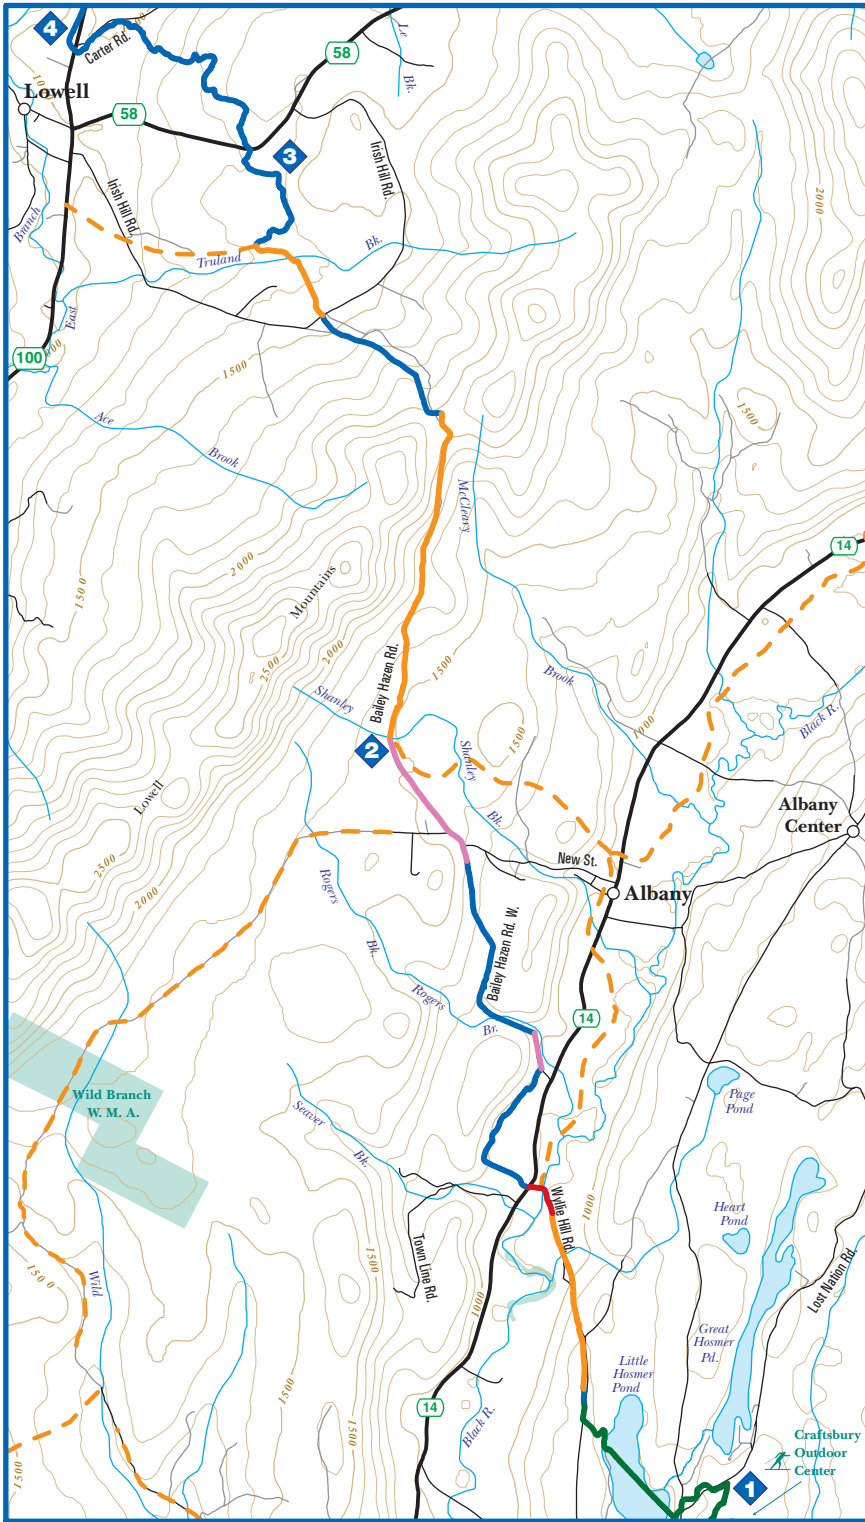

SECTION 28: CRAFTSBURY OUTDOOR CENTER TO LOWELL VILLAGE

Map Scale 1:75000

Section Elevation Profile (South to North)

Map Legend

Catamount Trail		Non-Catamount Trail	
	Ungroomed Trail		Trail
	Groomed Ski Center Trail		
	Snowmobile Trail		
	Unplowed Road		
	Road Walk		
	Federal Land		State Land
	Municipal Land		Private Land