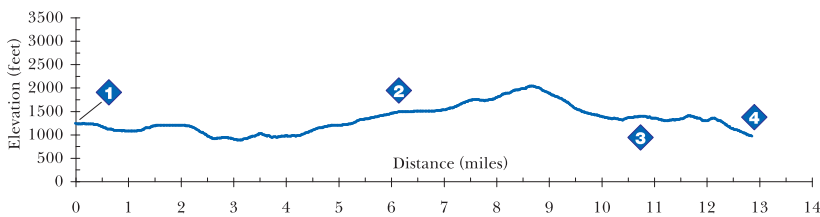

SECTION 28: CRAFTSBURY OUTDOOR CENTER TO LOWELL VILLAGE

Map Scale 1:75000

Section Elevation Profile (South to North)

Map Legend

Catamount Trail		Non-Catamount Trail	
	Ungroomed Trail		Trail
	Groomed Ski Center Trail		
	Snowmobile Trail		
	Unplowed Road		
	Road Walk		
	Federal Land		State Land
	Municipal Land		Private Land