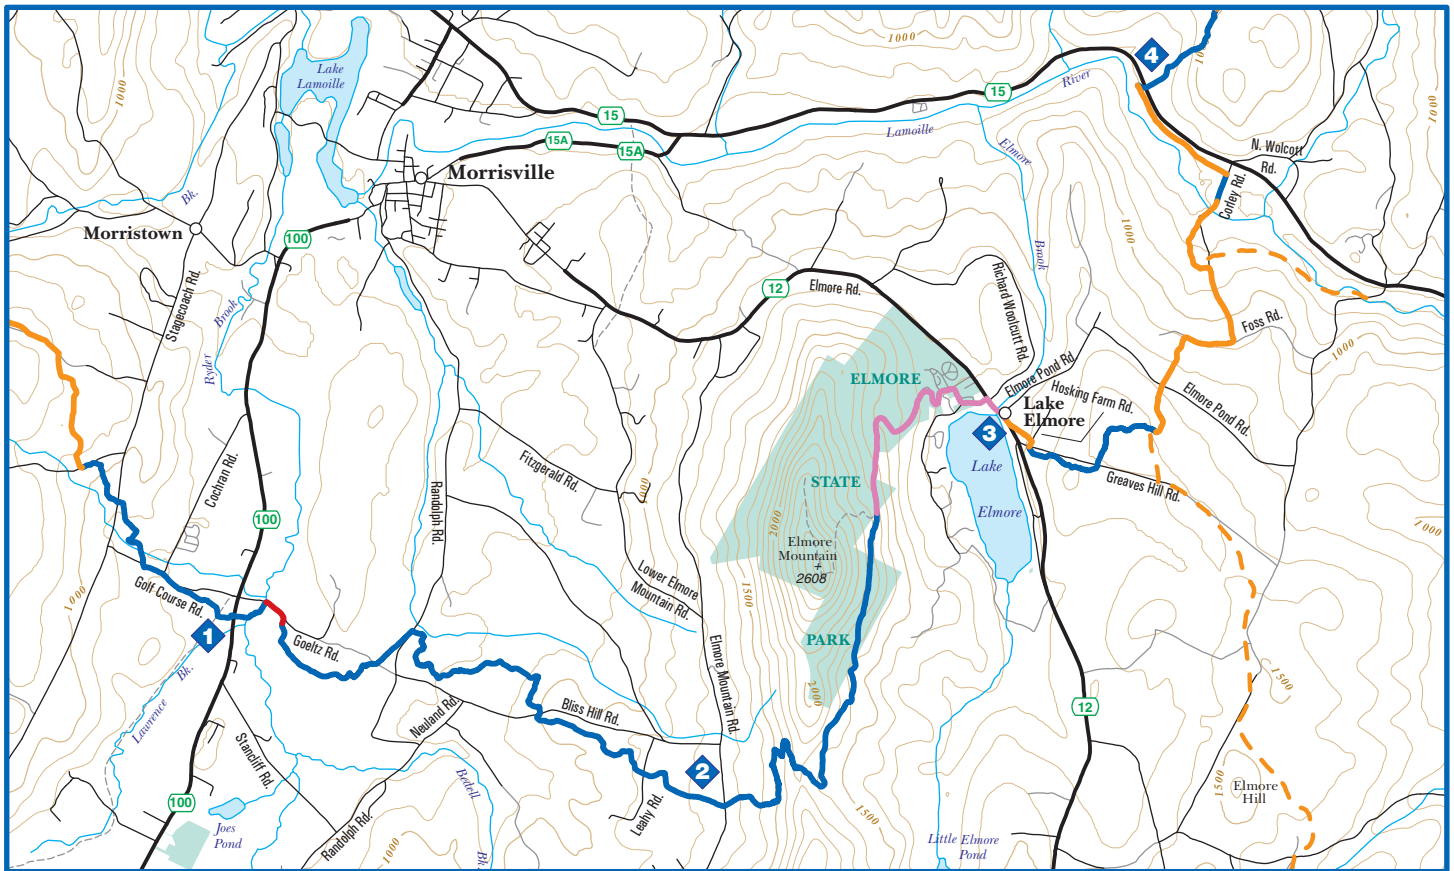

# SECTION 25: FARM RESORT TO ROUTE 15

Map Scale 1:75000

Section Elevation Profile (South to North)

Map Legend

Catamount Trail		Non-Catamount Trail	
	Ungroomed Trail		Trail
	Groomed Ski Center Trail		
	Snowmobile Trail		
	Unplowed Road		
	Road Walk		
	Federal Land		State Land
	Municipal Land		Private Land