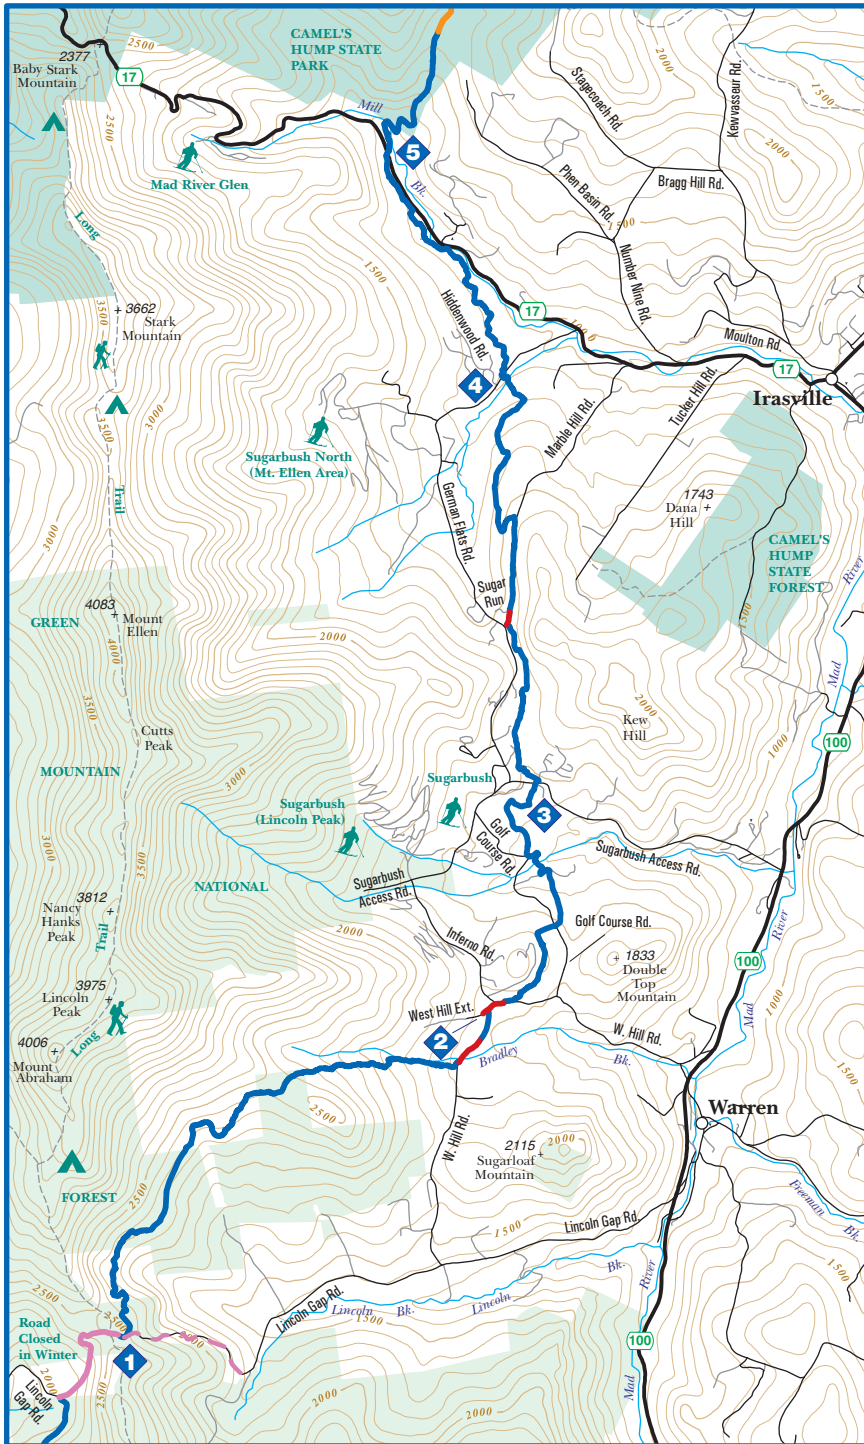

# SECTION 18: LINCOLN GAP TO ROUTE 17

Map Scale 1:75000

### Section Elevation Profile (South to North)

### Map Legend

Catamount Trail		Non-Catamount Trail	
	Ungroomed Trail		Trail
	Groomed Ski Center Trail		
	Snowmobile Trail		
	Unplowed Road		
	Road Walk		
	Federal Land		State Land
	Municipal Land		Private Land